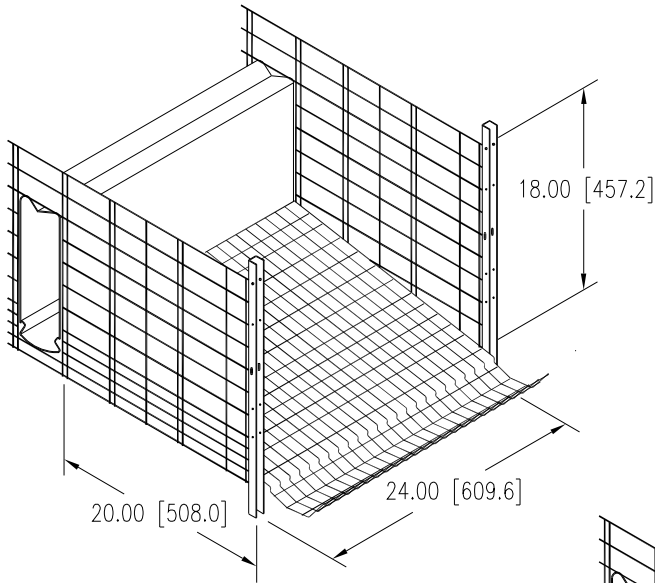

# LAYER SPECIFICATIONS 2009

## MODULAR MANURE BELT CAGES WITH AIR DRYING 3D VIEWS

20" DEEP WITH AIR DRYING

22.34" DEEP WITH AIR DRYING

25.34" DEEP WITH AIR DRYING

This is a representative sample of a popular style. Please contact us for additional options or special designs at [egg@choretime.com](mailto:egg@choretime.com).

## LAYER SPECIFICATIONS 2009 MODULAR MANURE BELT CAGES 3D VIEWS

PRIMA 22.34" DEEP

ULTRA 25.34" DEEP