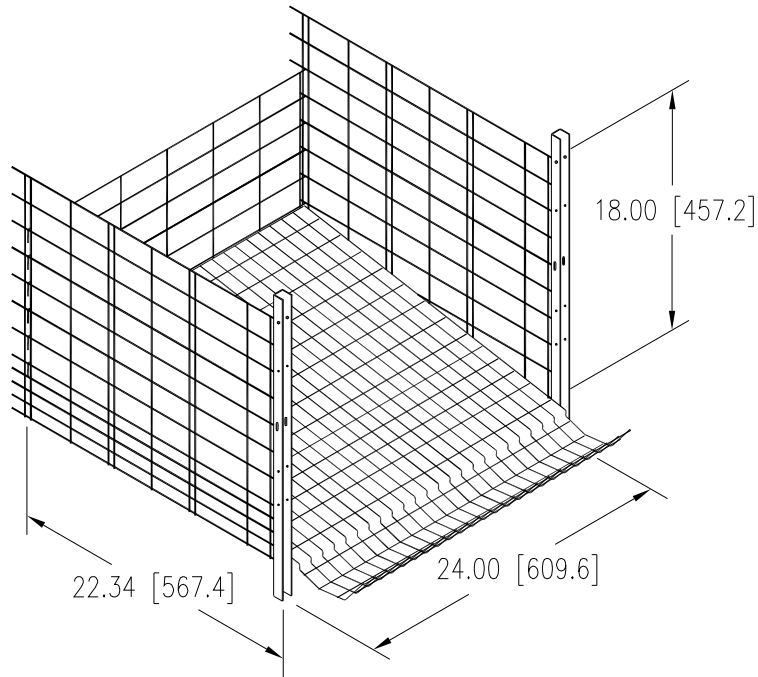

## MODULAR MANURE BELT CAGES WITH AIR DRYING 3D VIEWS

20" DEEP WITH AIR DRYING

22.34" DEEP WITH AIR DRYING

25.34" DEEP WITH AIR DRYING

This is a representative sample of a popular style. Please contact us for additional options or special designs at [egg@choretime.com](mailto:egg@choretime.com).

## LAYER SPECIFICATIONS 2009 MODULAR MANURE BELT CAGES 3D VIEWS

PRIMA 22.34" DEEP

ULTRA 25.34" DEEP