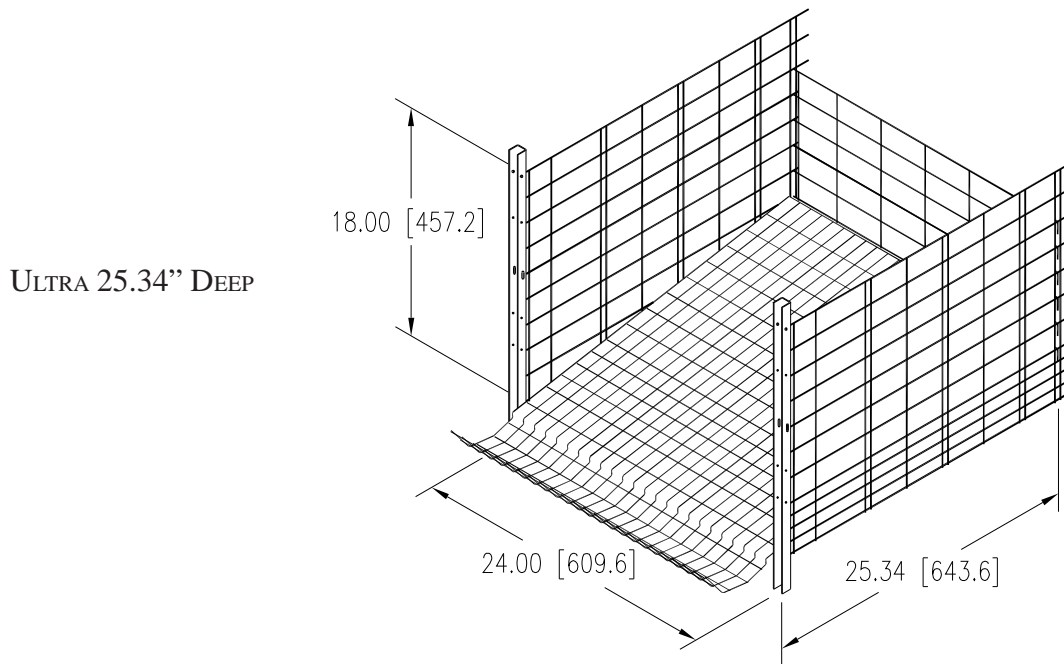

## MODULAR MANURE BELT CAGES WITH AIR DRYING 3D VIEWS

20" DEEP WITH AIR DRYING

22.34" DEEP WITH AIR DRYING

25.34" DEEP WITH AIR DRYING

This is a representative sample of a popular style. Please contact us for additional options or special designs at [egg@choretime.com](mailto:egg@choretime.com).

## LAYER SPECIFICATIONS 2009 MODULAR MANURE BELT CAGES 3D VIEWS

PRIMA 22.34" DEEP

ULTRA 25.34" DEEP