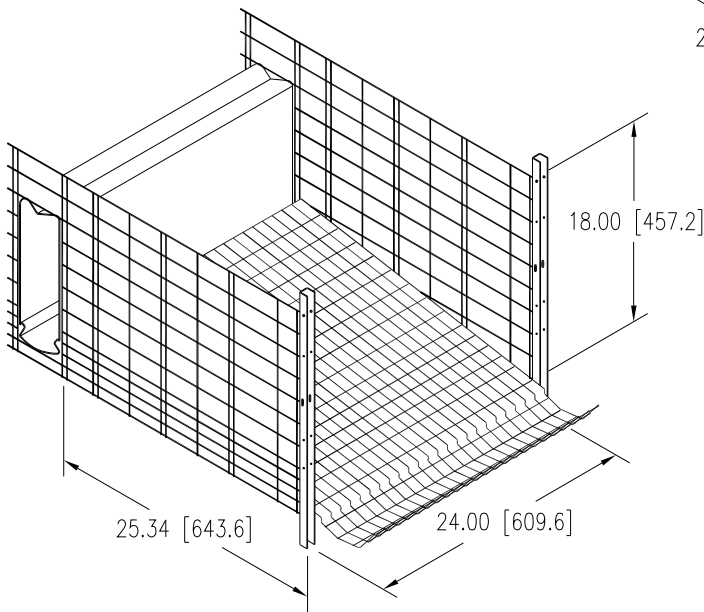

# LAYER SPECIFICATIONS 2009

## MODULAR MANURE BELT CAGES WITH AIR DRYING 3D VIEWS

20" DEEP WITH AIR DRYING

22.34" DEEP WITH AIR DRYING

25.34" DEEP WITH AIR DRYING

This is a representative sample of a popular style. Please contact us for additional options or special designs at [egg@choretime.com](mailto:egg@choretime.com).

## LAYER SPECIFICATIONS 2009 MODULAR MANURE BELT CAGES 3D VIEWS

PRIMA 22.34" DEEP

ULTRA 25.34" DEEP