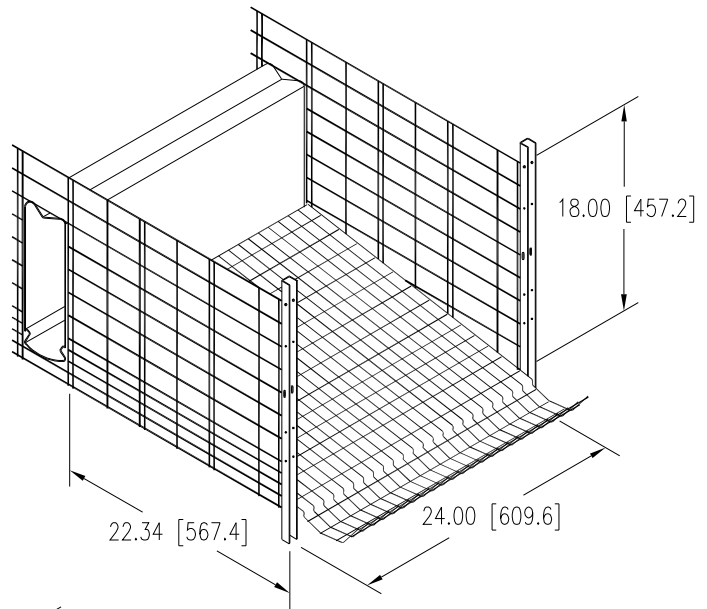

# LAYER SPECIFICATIONS 2009

## MODULAR MANURE BELT CAGES WITH AIR DRYING 3D VIEWS

20" DEEP WITH AIR DRYING

22.34" DEEP WITH AIR DRYING

25.34" DEEP WITH AIR DRYING

This is a representative sample of a popular style. Please contact us for additional options or special designs at [egg@choretime.com](mailto:egg@choretime.com).

## LAYER SPECIFICATIONS 2009 MODULAR MANURE BELT CAGES 3D VIEWS

PRIMA 22.34" DEEP

ULTRA 25.34" DEEP