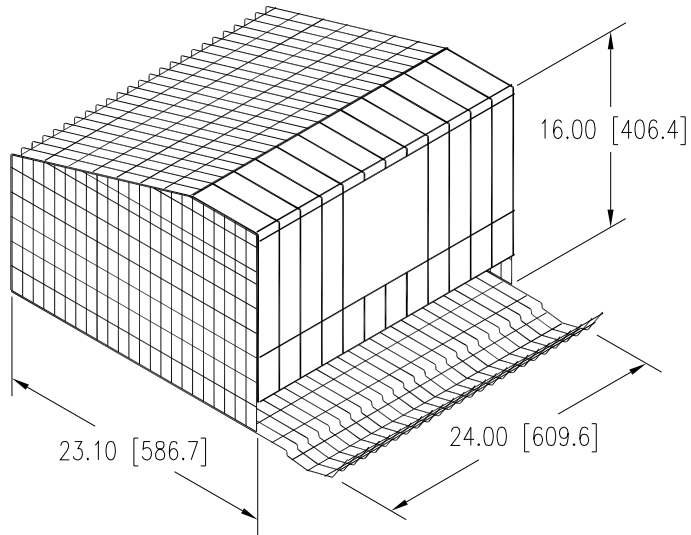

LAYER SPECIFICATIONS 2009

DBS PRIMA-TRIM CAGES 3D VIEWS

STRAIGHT FRONT

SLANT FRONT